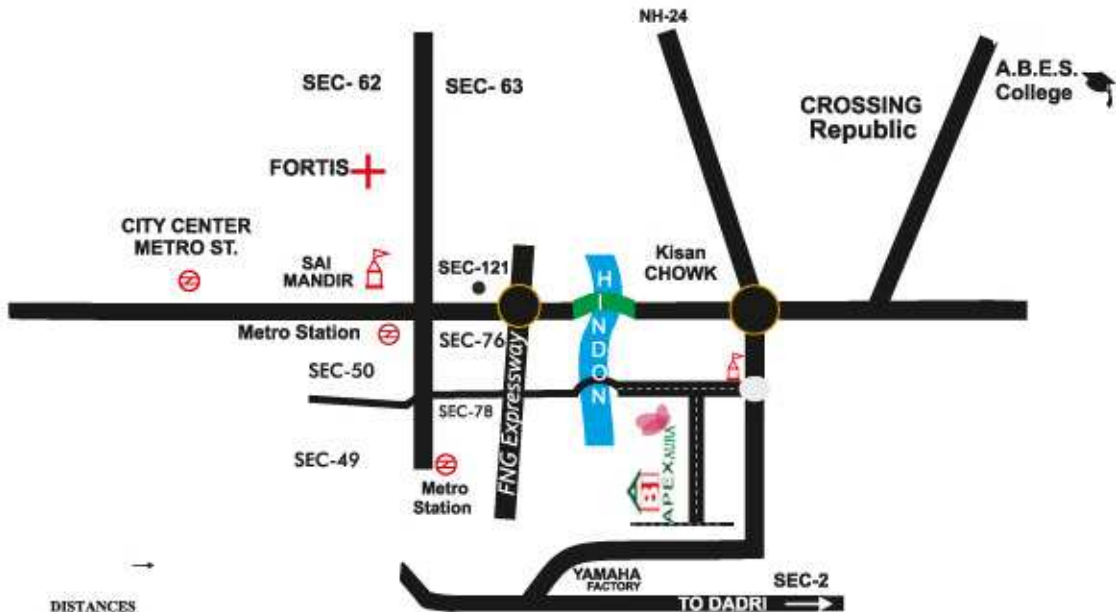

# location map

## DISTANCES

Sector 121	5 mins
Noida City Center	10 mins
Sai Mandir	7 mins
Fortis	12 mins
Kalindi Kuzaj	20 mins